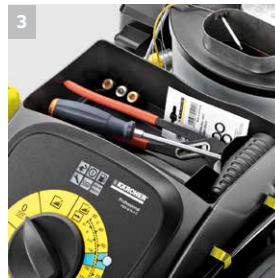

KÄRCHER

makes a difference

EFFICIENCY AT THE PUSH OF A BUTTON.

The HDS compact class with eco!efficiency mode.

PROFESSIONAL | HDS 2.3/12 C ED AND HDS 3.0/20 C EA

HDS COMPACT CLASS

It's all in the detail.

Kärcher's German-built electric hot water machines are the most advanced on the market, featuring Kärcher's patented axial pump integrated with a 2-pole motor for optimum efficiency. Kärcher's efficient and compact downdraft-fired burner uses far less fuel than standard heat exchangers. Units come standard with low-fuel shut-off, low-water protection, high-temperature shut-off, thermal overload protection, soft-grip gun, and 50' hose. All units are ETL certified to UL and CSA standards.

2 Ease of use and Mobility

- Intuitive operation with large single-button selector switch.
- Easy fillable tanks for fuel and detergent.
- New push bar handle for easier maneuverability and control.
- Robust wheels and steering mechanism for maneuverability.
- Large integrated handles in the chassis.
- Integrated tilting aid for effortlessly negotiating obstacles such as steps and curbs.

3 Storage

- Lockable accessory compartment for nozzles, tools, etc.
- Integrated power cord and spray lance holder.

4 EASY!Force Trigger Gun

- EASY!Force technology holds the trigger down once you start it, avoiding the strain on your hands associated with other trigger guns.