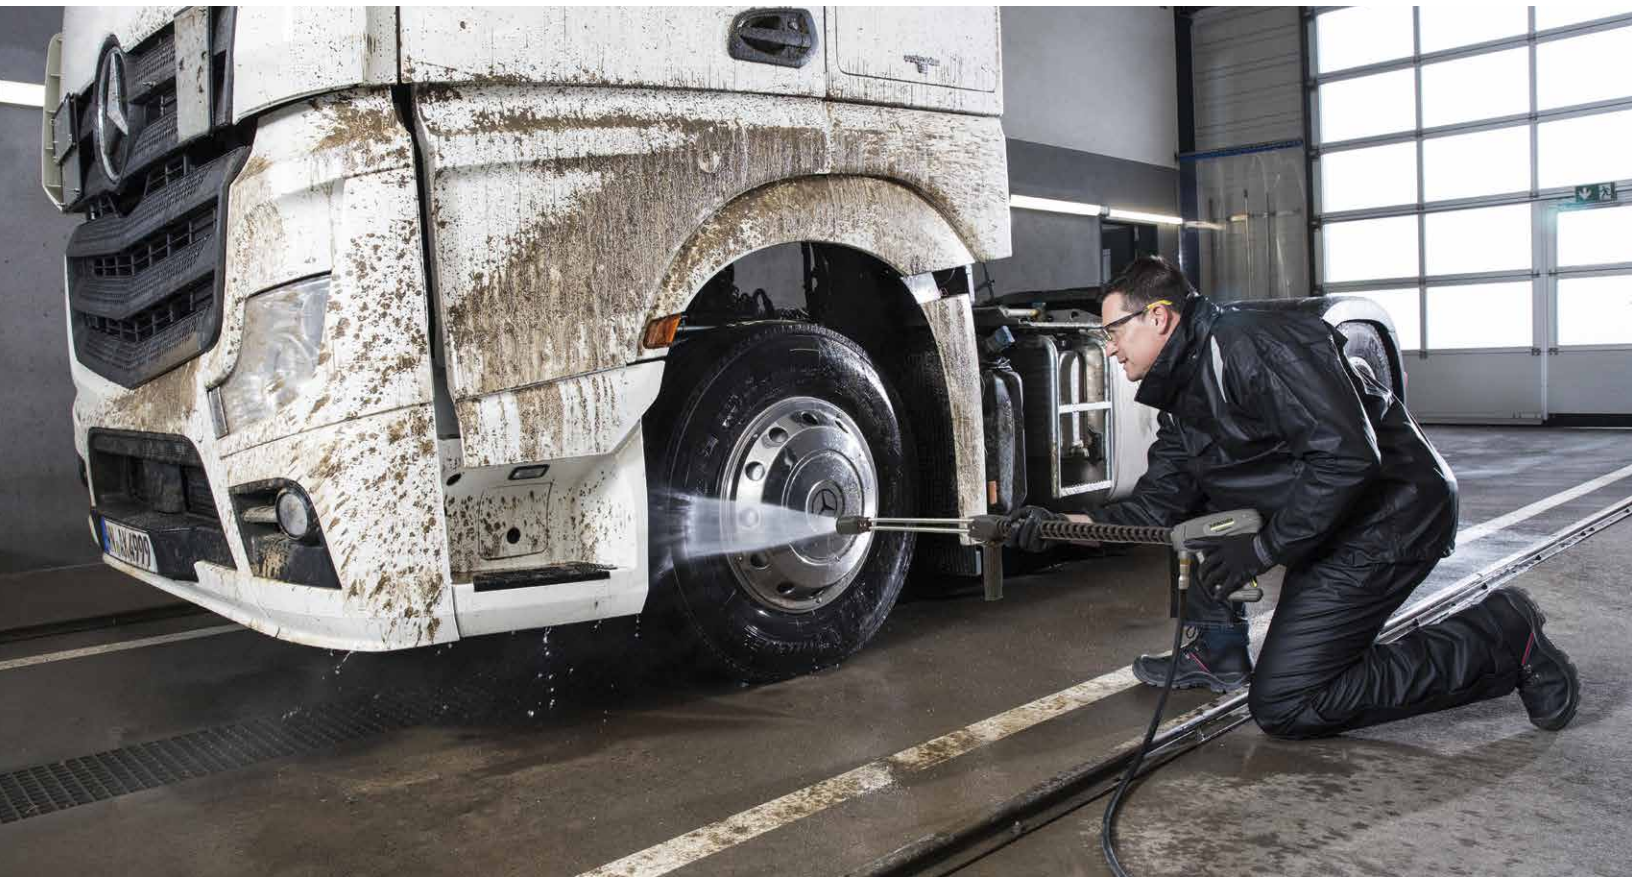

## HEAVY DUTY CLEANING. INDOORS AND OUT.

The portable, electric-powered, LP gas-heated, hot water pressure washer.

PROFESSIONAL | HDS VHP

## For dirt and grime indoors and out.

Looking for a heavy-duty pressure washer that can handle the dirt and grime indoors and out? Then the versatile VHP is the right machine for the task. Available in both 120V and 230V configurations, this hot water pressure washer features cleaning power up to 2.5 GPM and 2000 PSI. And, since the VHP is built with tubed pneumatic tires, this heavy-duty series delivers power wherever the job takes you. It is designed for vapor type propane only.

### 1 Powerful and durable

- Extra-durable heating coil is made of leak-free, cold-rolled steel pipe and features a 5-year warranty
- A rugged 10 gauge steel chassis with polyester powder coat finish
- Belt-driven Kärcher pump with a 7-year warranty

### 2 Mobility

- Four tubed pneumatic tires provide excellent maneuverability
- Rack for 10 gallon tank